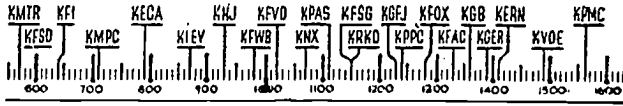

# YOUR RADIO TODAY

[The information contained in this schedule is furnished by the stations broadcasting the program.]

Time	Station	Program
7 A.M.	KFI	News
	KHJ	Top Mornins. New
	KPAS	Musical
	KFVD	Serenade
7:15 A.M.	KGER	Aubrey Lee
	KRKO	Music Employ.
	KFVD	Covered Wagon
	KPAS	MPCC—News
7:30 A.M.	KNX	News
	KFOX	Rev. Erickson
	KPAS	Wakely Trio
	KGFI	Missionary
7:45 A.M.	KNX	News
	KHJ	KFWB—News
	KFAC	KGFJ—Music
	KRKO	Musical
8 A.M.	KHJ	Haven Rest
	KNX	Band
	KFI	Johnny Murray
	KFWB	Musical
8:15 A.M.	KFI	Betty, Bob
	KGER	Mizpah
	KMTR	Musical
	KPAS	Carroll Lunt
8:30 A.M.	KGFI	Music
	KMPC	Unity Word
	KFAC	Musical
	KFWB	News
8:45 A.M.	KFOX	Talk
	KGER	Full Gosoel
	KMTR	Medical
	KHJ	Medical
9 A.M.	KRKO	Sagebrush Serenade
	KHJ	Boake Carrier
	KFI	O'Neills
	KNX	Kate Smith
9:15 A.M.	KMPC	"Got Your No."
	KHJ	News, Women Today
	KGFI	Musical
	KECA	News
9:30 A.M.	KFOX	Musical
	KECA	Breakfast
	KFWB	News
	KFI	What's Doing
9:45 A.M.	KFI	Mary L. Taylor
	KGFI	Musical
	KRKO	News
	KFOX	Musical
10 A.M.	KECA	Baukhaze Talking
	KFVD	Serenade
	KRKO	Turf Bulletins
	KFOX	News, Musical
10:15 A.M.	KMTR	News
	KFAC	Serenade
	KHJ	Navy Music School
	KECA	Variety
10:30 A.M.	KFAC	News
	KGER	Sunshine Pastor
	KNX	Vic. Sade
	KFWB	News
10:45 A.M.	KFAC	America Waltz
	KFWB	Science Mind
	KNX	Goldbergs
	KHJ	Orch.
11 A.M.	KMTR	News
	KFAC	Variety
	KPAS	Pasadena News
	KFAC	Les Adams
11:15 A.M.	KFVD	News
	KRKO	Musical
	KECA	Gospel Singer
	KFI	Light of World
11:30 A.M.	KPAS	News
	KHJ	Talk
	KMTR	Humboldt Tabernacle
	KFAC	Talk
11:45 A.M.	KECA	News
	KPAS	Marching Along
	KFAC	Musical
	KFI	Church Hymns
12 NOON	KHJ	News
	KGER	Musical
	KFAC	Strike Up Band
	KECA	Three R's
12:15 P.M.	KNX	News
	KGFI	Musical
	KHJ	Home Maker's Club
	KGER	Civil Service
12:30 P.M.	KFVD	News
	KGFI	Musical
	KHJ	Home Maker's Club
	KGER	Civil Service
12:45 P.M.	KFI	Right to Happiness
	KNX	Bachelor's Child
	KGFI	Life, Land
	KHJ	Australia News
1 P.M.	KGER	Officials on Parade
	KFOX	Musical
	KHJ	Bounce With Rally
	KFVD	Today's War Moments
1:15 P.M.	KECA	Matinee
	KFAC	Musical
	KFWB	Al Jarvis
	KMPC	Monitor News
1:30 P.M.	KNX	Alr School
	KFAC	Organ
	KMTR	Rev. Kennedy
	KFVD	Hawallans
1:45 P.M.	KFI	Young Widder Brod
	KRKO	Singing Waiters
	KMTR	Aircrafter's Talk
	KECA	Iceland News
2 P.M.	KNX	Talk
	KECA	Pixie Bricks
	KMPC	"Got Your No."
	KGFI	News
2:15 P.M.	KFI	Portia Blake
	KFOX	Musical
	KRKO	Wm. Parker
	KGER	Siesta
2:30 P.M.	KRKO	News
	KFVD	Musical
	KMPC	News Interviews
	KFWB	News
2:45 P.M.	KNX	Ben Herole
	KFWB	Songs
	KECA	Classics
	KRKO	So. Sea Serenade
3 P.M.	KHJ	News Commentator
	KNX	Talk
	KMPC	Musical
	KFAC	Musical
3:15 P.M.	KHJ	News
	KRKO	Church Reclamation
	KNX	Edwin C. Hill
	KRKO	KFOX—Musical
3:30 P.M.	KFAC	Musical
	KHJ	News
	KRKO	Church Reclamation
	KNX	Edwin C. Hill
3:45 P.M.	KFI	Against Storm
	KFWB	Musical
	KFOX	Musical
	KPAS	Almanac
4 P.M.	KFAC	Musical
	KHJ	News
	KRKO	Church Reclamation
	KNX	Edwin C. Hill
4:15 P.M.	KHJ	Nancy Dixon
	KFOX	Variety
	KMPC	Ben Sweetland
	KPAS	Ethel Hubler
4:30 P.M.	KECA	News
	KFWB	Musical
	KFOX	Bowling
	KNX	Melody Hour
4:45 P.M.	KRKO	News
	KMPC	Needles, Spins
	KFVD	Talk
	KGER	Angeles Hour
5 P.M.	KMTR	Pastor Egertson
	KRKO	Saddle Songs
	KNX	Jay Burnet
	KMPC	Musical
5:15 P.M.	KGER	Lucy West
	KFOX	On the Range
	KFAC	Whna Bill
	KMPC	Curtis Springer
5:30 P.M.	KRKO	Race Results
	KGFI	Musical
	KPAS	News
	KFVD	Musical
5:45 P.M.	KGFI	Sport Secrets
	KPAS	Labor Talk
	KECA	Jack Armstrong
	KNX	News
6 P.M.	KMTR	Irwin Allen
	KNX	Burns, Allen
	KPAS	Musical
	KRKO	Concert
6:15 P.M.	KMTR	Music
	KECA	News, Col. Stoodnaker
	KFOX	Musical
	KPAS	Musical
6:30 P.M.	KGFI	Jewish Internat. W
	KPAS	Aircraft News
	KFI	Fibber McGee, Mollie
	KNX	Suspense
6:45 P.M.	KPAS	Sound Words
	KMPC	"Got Your No."
	KGER	Musical
	KECA	Talk, 6:55
7 P.M.	KHJ	Kassel Orch.
	KECA	News
	KRKO	Time
	KMPC	Civilian Sailor
7:15 P.M.	KHJ	Kassel Orch.
	KECA	News
	KRKO	Time
	KMPC	Civilian Sailor
7:30 P.M.	KPAS	J. Frank Burks
	KECA	Red Ryder
	KNX	Musical
	KRKO	Do You Know
7:45 P.M.	KNX	Amos, Andy
	KGFI	Musical, News
	KPAS	Morsan Family
	KFI	Frost Warnix
8 P.M.	KHJ	Pay Day Quiz
	KMPC	News
	KFWB	Birth Certificate
	KFAC	Concert
8:15 P.M.	KHJ	Pay Day Quiz
	KMPC	News
	KFWB	Birth Certificate
	KFAC	Concert
8:30 P.M.	KHJ	Pay Day Quiz
	KMPC	News
	KFWB	Birth Certificate
	KFAC	Concert
8:45 P.M.	KHJ	Pay Day Quiz
	KMPC	News
	KFWB	Birth Certificate
	KFAC	Concert
9 P.M.	KHJ	Pay Day Quiz
	KMPC	News
	KFWB	Birth Certificate
	KFAC	Concert
9:15 P.M.	KHJ	Pay Day Quiz
	KMPC	News
	KFWB	Birth Certificate
	KFAC	Concert
9:30 P.M.	KHJ	Pay Day Quiz
	KMPC	News
	KFWB	Birth Certificate
	KFAC	Concert
9:45 P.M.	KHJ	Pay Day Quiz
	KMPC	News
	KFWB	Birth Certificate
	KFAC	Concert
10 P.M.	KHJ	Pay Day Quiz
	KMPC	News
	KFWB	Birth Certificate
	KFAC	Concert
10:15 P.M.	KHJ	Pay Day Quiz
	KMPC	News
	KFWB	Birth Certificate
	KFAC	Concert
10:30 P.M.	KHJ	Pay Day Quiz
	KMPC	News
	KFWB	Birth Certificate
	KFAC	Concert
10:45 P.M.	KHJ	Pay Day Quiz
	KMPC	News
	KFWB	Birth Certificate
	KFAC	Concert
11 P.M.	KHJ	Pay Day Quiz
	KMPC	News
	KFWB	Birth Certificate
	KFAC	Concert
11:15 P.M.	KHJ	Pay Day Quiz
	KMPC	News
	KFWB	Birth Certificate
	KFAC	Concert
11:30 P.M.	KHJ	Pay Day Quiz
	KMPC	News
	KFWB	Birth Certificate
	KFAC	Concert
11:45 P.M.	KHJ	Pay Day Quiz
	KMPC	News
	KFWB	Birth Certificate
	KFAC	Concert
12 MIDNIGHT	KHJ	Pay Day Quiz
	KMPC	News
	KFWB	Birth Certificate
	KFAC	Concert